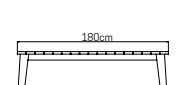

CRISTAL / GLASS / VERRE : **267 pts** (optional)
CUBRE / COVER / HOUSSES: **130 pts**

PESO / WEIGHT / POIDS: **66,85 kg.**
PESO CRISTAL / GLASS WEIGHT / POIDS DU VERRE: **40,82 kg.**
VOLUMEN / VOLUME / VOLUME: **0,44 m³**

MEDIDAS / DIMENSIONS / DIMENSIONS (cms)
180x100x74