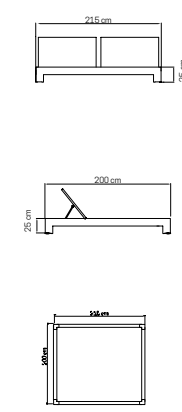

3205 pts (PREMIUM CUSHIONS INCLUDED)
CUBRE / COVER / HOUSSES: **665 pts**

PESO / WEIGHT / POIDS: 46,3 kg.
COJINES / CUSHIONS / COUSSINS : 32 kg.
VOLUMEN / VOLUME / VOLUME: 0,13 m³

MEDIDAS / DIMENSIONS / DIMENSIONS (cms)
215x200x45