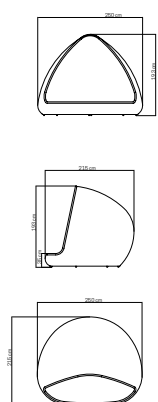

5670 pts (PREMIUM CUSHIONS INCLUDED)
CUBRE / COVER / HOUSSES: **892 pts**

PESO / WEIGHT / POIDS: 105,03 kg.
COJINES / CUSHIONS / COUSSINS : 14,51 kg.
VOLUMEN / VOLUME / VOLUME: 4 m³

MEDIDAS / DIMENSIONS / DIMENSIONS (cms)
250x215x193