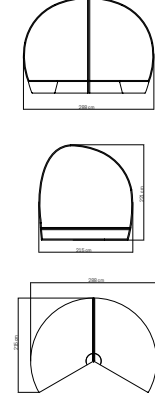

5545 pts (PREMIUM CUSHIONS INCLUDED)
CUBRE / COVER / HOUSSES: **1340 pts**

PESO / WEIGHT / POIDS: 80,72 kg.
COJINES / CUSHIONS / COUSSINS : 14 kg.
VOLUMEN / VOLUME / VOLUME: 6,92 m³

MEDIDAS / DIMENSIONS / DIMENSIONS (cms)
288x215x221