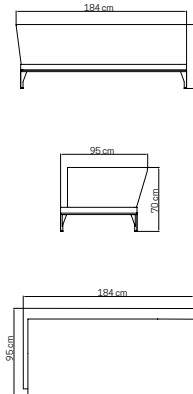

22926
MOD. ESQUINA IZQ.
CORNER LEFT / MOD. D'ANGLE GAUCHE
1811 pts (STANDARD CUSHIONS INCLUDED)

1948 pts (PREMIUM CUSHIONS INCLUDED)
CUBRE / COVER / HOUSSES: **266 pts**

PESO / WEIGHT / POIDS: **13,28 kg.**
COJINES / CUSHIONS / COUSSINS : **9,8 kg.**
VOLUMEN / VOLUME / VOLUME: **0,36 m³**

MEDIDAS / DIMENSIONS / DIMENSIONS (cms)
184x95x70