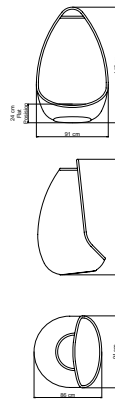

MEDIDAS / DIMENSIONS / DIMENSIONS (cms)
91x86x145

**23087.01**

JOURNEY CON PIE
 JOURNEY W.STAND / JOURNEY AVEC SUPPORT
1790 pts (STANDARD CUSHIONS INCLUDED)

1822 pts (PREMIUM CUSHIONS INCLUDED)
 CUBRE / COVER / HOUSSES: **244 pts**