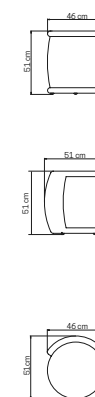

CUBRE / COVER / HOUSSES: **93 pts**

PESO / WEIGHT / POIDS: **4,65 kg.**
CRISTAL / GLASS / VERRE : **2 kg.**
VOLUMEN / VOLUME / VOLUME: **0,1 m³**

MEDIDAS / DIMENSIONS / DIMENSIONS (cms)
46x51x51

84820
DAYBED
DAYBED / DAYBED
3133 pts (STANDARD CUSHIONS INCLUDED)