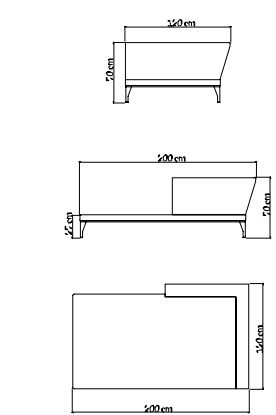

22940.01
DAYBED IZQUIERDA
LEFT DAYBED / DAYBED GAUCHE
1951 pts (STANDARD CUSHIONS INCLUDED)

2097 pts (PREMIUM CUSHIONS INCLUDED)
PESO / WEIGHT / POIDS: 13,28 kg.
VOLUMEN / VOLUME / VOLUME: 0,36 m³

COJINES / CUSHIONS / COUSSINS : 11,2 kg.

CUBRE / COVER / HOUSSES: **233 pts**

MEDIDAS / DIMENSIONS / DIMENSIONS (cms)
120x200x70