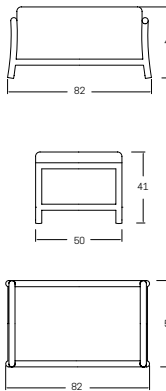

23766
BANQUETA
OTTOMAN / BANQUETTE
450 pts (STANDARD CUSHIONS INCLUDED)

502 pts (PREMIUM CUSHIONS INCLUDED)
CUBRE / COVER / HOUSSES: **111 pts**

PESO / WEIGHT / POIDS: 4,92 kg.
COJINES / CUSHIONS / COUSSINS : 2,45 kg.
VOLUMEN / VOLUME / VOLUME: 0,1 m³

MEDIDAS / DIMENSIONS / DIMENSIONS (cms)
82x50x41