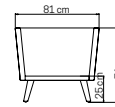

1048 pts (PREMIUM CUSHIONS INCLUDED)
CUBRE / COVER / HOUSSES: **120 pts**

PESO / WEIGHT / POIDS: **22,68 kg.**
COJINES / CUSHIONS / COUSSINS : **3,22 kg.**
VOLUMEN / VOLUME / VOLUME: **0,38 m³**

MEDIDAS / DIMENSIONS / DIMENSIONS (cms)
81x78x71