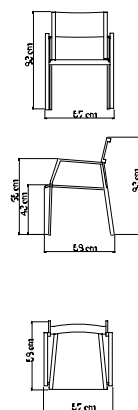

11005.01.00
SILLA COMEDOR
DINING CHAIR / CHAISE DE TABLE
315 pts (STANDARD CUSHIONS INCLUDED)

325 pts (PREMIUM CUSHIONS INCLUDED)
CUBRE / COVER / HOUSSES: **116 pts**

PESO / WEIGHT / POIDS: 5,98 kg.
COJINES / CUSHIONS / COUSSINS : 1 kg.
VOLUMEN / VOLUME / VOLUME: 0,08 m³

MEDIDAS / DIMENSIONS / DIMENSIONS (cms)
57x58x83