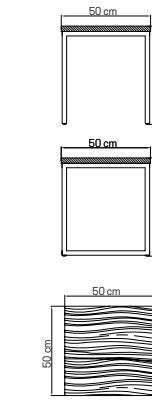

23863
MESA RINCÓN
SIDE TABLE / TABLE D'ANGLE
345 pts

CRISTAL / GLASS / VERRE: **18 pts.** (optional) CUBRE / COVER / HOUSSES: **120 pts**

PESO / WEIGHT / POIDS: **9,82 kg.**
PESO CRISTAL / GLASS WEIGHT / POIDS DU VERRE: **3,96 kg.**
VOLUMEN / VOLUME / VOLUME: **0,1 m³**

MEDIDAS / DIMENSIONS / DIMENSIONS (cms)
50x50x55