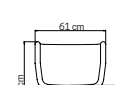

464 pts (PREMIUM CUSHIONS INCLUDED)
CUBRE / COVER / HOUSSES: **116 pts**

PESO / WEIGHT / POIDS: **10,58 kg.**
COJINES / CUSHIONS / COUSSINS : **1 kg.**
VOLUMEN / VOLUME / VOLUME: **0,31 m³**

MEDIDAS / DIMENSIONS / DIMENSIONS (cms)
61x63x81