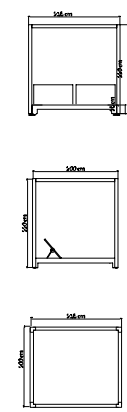

5010 pts (PREMIUM CUSHIONS INCLUDED)
CUBRE / COVER / HOUSSES: **889 pts**

PESO / WEIGHT / POIDS: 93,6 kg.
COJINES / CUSHIONS / COUSSINS : 32 kg.
VOLUMEN / VOLUME / VOLUME: 1 m³

MEDIDAS / DIMENSIONS / DIMENSIONS (cms)
215x200x220