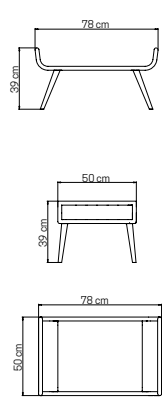

MEDIDAS / DIMENSIONS / DIMENSIONS (cms)
84x212x35

23515
MESA AUXILIAR
SIDE TABLE / AUX. TABLE
390 pts (CERAMIT TOP INCLUDED)

CUBRE / COVER / HOUSSES: **120 pts**

PESO / WEIGHT / POIDS: **5,06 kg.**
CRISTAL / GLASS / VERRE : **4,8 kg.**
VOLUMEN / VOLUME / VOLUME: **0,03 m³**

MEDIDAS / DIMENSIONS / DIMENSIONS (cms)
55x55x55

23510
DAYBED
DAYBED / DAYBED
2990 pts (STANDARD CUSHIONS INCLUDED)

3124 pts (PREMIUM CUSHIONS INCLUDED)
CUBRE / COVER / HOUSSES: **283 pts**

PESO / WEIGHT / POIDS: **31,3 kg.**
COJINES / CUSHIONS / COUSSINS : **18,7 kg.**
VOLUMEN / VOLUME / VOLUME: **1,28 m³**

MEDIDAS / DIMENSIONS / DIMENSIONS (cms)
55x55x51

23516
BANQUETA
OTTOMAN / BANQUETTE
485 pts (STANDARD CUSHIONS INCLUDED)

515 pts (PREMIUM CUSHIONS INCLUDED)
CUBRE / COVER / HOUSSES: **80 pts**

PESO / WEIGHT / POIDS: **6,76 kg.**
COJINES / CUSHIONS / COUSSINS : **2,5 kg.**
VOLUMEN / VOLUME / VOLUME: **0,04 m³**

MEDIDAS / DIMENSIONS / DIMENSIONS (cms)
78x50x42

23519
SILLÓN COMEDOR
DINING ARMCHAIR / CHAISE DE TABLE
590 pts (STANDARD CUSHIONS INCLUDED)

612 pts (PREMIUM CUSHIONS INCLUDED)
CUBRE / COVER / HOUSSES: **116 pts**