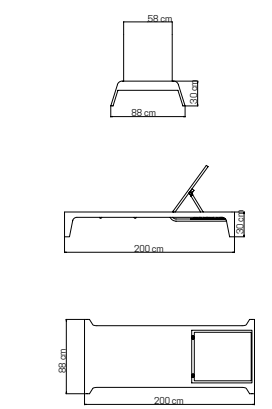

23088
TUMBONA
LOUNGER / TRANSAT
1016 pts (STANDARD CUSHIONS INCLUDED)

1073 pts (PREMIUM CUSHIONS INCLUDED)
CUBRE / COVER / HOUSSES: **149 pts**

PESO / WEIGHT / POIDS: **19,42 kg.**
COJINES / CUSHIONS / COUSSINS : **3,82 kg.**
VOLUMEN / VOLUME / VOLUME: **0,66 m³**

MEDIDAS / DIMENSIONS / DIMENSIONS (cms)
88x200x30