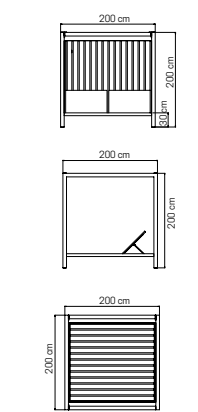

23814
DAYBED
DAYBED / DAYBED
4200 pts (STANDARD CUSHIONS INCLUDED)

4525 pts (PREMIUM CUSHIONS INCLUDED)
CUBRE / COVER / HOUSSES: **889 pts**

PESO / WEIGHT / POIDS: 92,6 kg.
COJINES / CUSHIONS / COUSSINS : 16,8 kg.
VOLUMEN / VOLUME / VOLUME: 1,67 m³

MEDIDAS / DIMENSIONS / DIMENSIONS (cms)
200x200x200