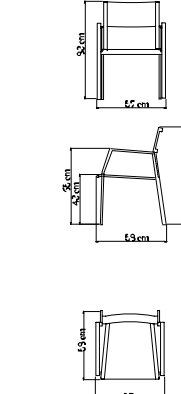

11005.01.00
SILLA COMEDOR
DINING CHAIR / CHAISE DE TABLE
315 pts (STANDARD CUSHIONS INCLUDED)

325 pts (PREMIUM CUSHIONS INCLUDED)
CUBRE / COVER / HOUSSES: **116 pts**

PESO / WEIGHT / POIDS: **5,98 kg.**
COJINES / CUSHIONS / COUSSINS : **1 kg.**
VOLUMEN / VOLUME / VOLUME: **0,08 m³**

MEDIDAS / DIMENSIONS / DIMENSIONS (cms)
57x58x83