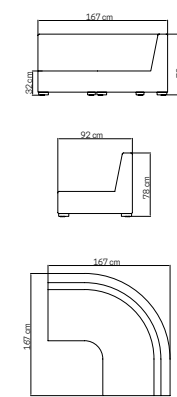

2140 pts (PREMIUM CUSHIONS INCLUDED)
CUBRE / COVER / HOUSSES: **327 pts**

PESO / WEIGHT / POIDS: **29,88 kg.**
COJINES / CUSHIONS / COUSSINS : **8,75 kg.**
VOLUMEN / VOLUME / VOLUME: **1,32 m³**

MEDIDAS / DIMENSIONS / DIMENSIONS (cms)
167x167x78