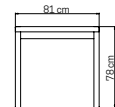

1048 pts (PREMIUM CUSHIONS INCLUDED)
CUBRE / COVER / HOUSSES: **120 pts**

PESO / WEIGHT / POIDS: **22,68 kg.**
COJINES / CUSHIONS / COUSSINS : **3,22 kg.**
VOLUMEN / VOLUME / VOLUME: **0,38 m³**

MEDIDAS / DIMENSIONS / DIMENSIONS (cms)
81x78x71