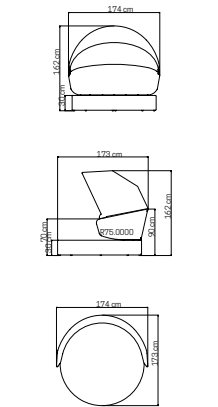

23099
DAYBED
DAYBED / DAYBED
3133 pts (STANDARD CUSHIONS INCLUDED)

3309 pts (PREMIUM CUSHIONS INCLUDED)
CUBRE / COVER / HOUSSES: **283 pts**

PESO / WEIGHT / POIDS: **28,62 kg.**
COJINES / CUSHIONS / COUSSINS : **11,66 kg.**
VOLUMEN / VOLUME / VOLUME: **2,18 m³**

MEDIDAS / DIMENSIONS / DIMENSIONS (cms)
174x173x90-162