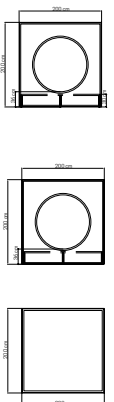

4771 pts (PREMIUM CUSHIONS INCLUDED)
CUBRE / COVER / HOUSSES: **834 pts**

PESO / WEIGHT / POIDS: 86,81 kg.
COJINES / CUSHIONS / COUSSINS : 20,8 kg.
VOLUMEN / VOLUME / VOLUME: 1,84 m³

MEDIDAS / DIMENSIONS / DIMENSIONS (cms)
200x200x200