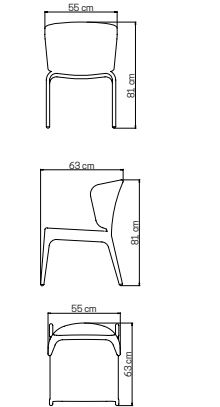

23092
SILLA COMEDOR
DINING CHAIR / CHAISE DE TABLE
412 pts (STANDARD CUSHIONS INCLUDED)

422 pts (PREMIUM CUSHIONS INCLUDED)
CUBRE / COVER / HOUSSES: **116 pts**

PESO / WEIGHT / POIDS: **6,4 kg.**
COJINES / CUSHIONS / COUSSINS : **1 kg.**
VOLUMEN / VOLUME / VOLUME: **0,23 m³**

MEDIDAS / DIMENSIONS / DIMENSIONS (cms)
55x63x81