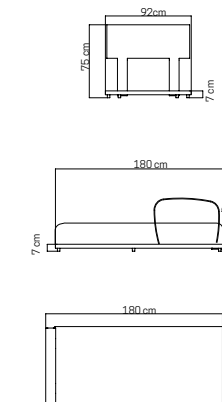

23847.01
TUMBONA BRAZO IZQUIERDO
LEFT ARM LOUNGER / TRANSAT
1667 pts (STANDARD CUSHIONS INCLUDED)

1849 pts (PREMIUM CUSHIONS INCLUDED)
CUBRE / COVER / HOUSSES: **252 pts**

PESO / WEIGHT / POIDS: **33,21 kg.**
COJINES / CUSHIONS / COUSSINS : 4,3 kg.
VOLUMEN / VOLUME / VOLUME: **0,34 m³**

MEDIDAS / DIMENSIONS / DIMENSIONS (cms)
92x180x75