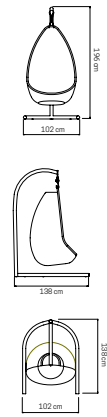

1822 pts (PREMIUM CUSHIONS INCLUDED)
CUBRE / COVER / HOUSSES: **244 pts**

PESO / WEIGHT / POIDS: **58,34 kg.**
COJINES / CUSHIONS / COUSSINS : 3,9 kg.
VOLUMEN / VOLUME / VOLUME: **1,11 m³**

MEDIDAS / DIMENSIONS / DIMENSIONS (cms)
102x138x196