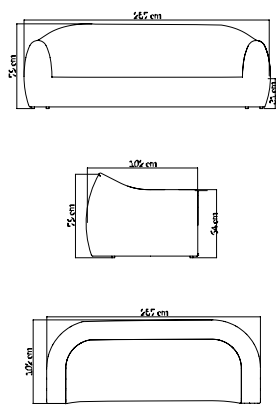

23663
SOFÁ 3 PLAZAS
SOFA 3 SEATS / SOFA 3 PL
2390 pts (STANDARD CUSHIONS INCLUDED)

2631 pts (PREMIUM CUSHIONS INCLUDED)
CUBRE / COVER / HOUSSES: **286 pts**

PESO / WEIGHT / POIDS: 44,32 kg.
COJINES / CUSHIONS / COUSSINS : 10,5 kg.
VOLUMEN / VOLUME / VOLUME: 2,1 m³

MEDIDAS / DIMENSIONS / DIMENSIONS (cms)
257x102x79