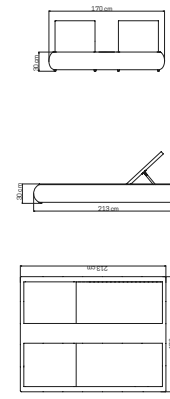

1983 pts (PREMIUM CUSHIONS INCLUDED)
CUBRE / COVER / HOUSSES: **385 pts**

PESO / WEIGHT / POIDS: **39,36 kg.**
COJINES / CUSHIONS / COUSSINS : **6,4 kg.**
VOLUMEN / VOLUME / VOLUME: **1,1 m³**

MEDIDAS / DIMENSIONS / DIMENSIONS (cms)
170x213x30