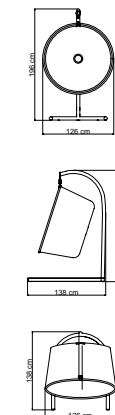

2213 pts (PREMIUM CUSHIONS INCLUDED)
CUBRE / COVER / HOUSSES: **244 pts**

PESO / WEIGHT / POIDS: **50,76 kg.**
COJINES / CUSHIONS / COUSSINS : 5 kg.
VOLUMEN / VOLUME / VOLUME: **1,05 m³**

MEDIDAS / DIMENSIONS / DIMENSIONS (cms)
126x138x196