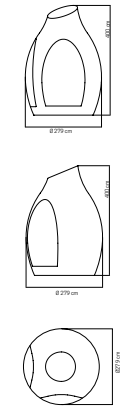

6754 pts (PREMIUM CUSHIONS INCLUDED)
CUBRE / COVER / HOUSSES: **?? pts**

PESO / WEIGHT / POIDS: 110,24 kg.
COJINES / CUSHIONS / COUSSINS : 29,4 kg.
VOLUMEN / VOLUME / VOLUME: 12,41 m³

MEDIDAS / DIMENSIONS / DIMENSIONS (cms)
279x400