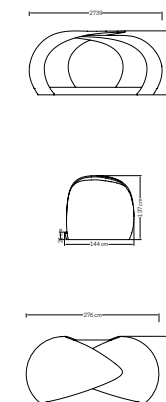

4468 pts (PREMIUM CUSHIONS INCLUDED)
CUBRE / COVER / HOUSSES: **675 pts**

PESO / WEIGHT / POIDS: 64,56 kg.
COJINES / CUSHIONS / COUSSINS : 22 kg.
VOLUMEN / VOLUME / VOLUME: 1,87 m³

MEDIDAS / DIMENSIONS / DIMENSIONS (cms)
276x144x137