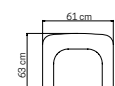

464 pts (PREMIUM CUSHIONS INCLUDED)
CUBRE / COVER / HOUSSES: **116 pts**

PESO / WEIGHT / POIDS: **10,58 kg.**
COJINES / CUSHIONS / COUSSINS : **1 kg.**
VOLUMEN / VOLUME / VOLUME: **0,31 m³**

MEDIDAS / DIMENSIONS / DIMENSIONS (cms)
61x63x81