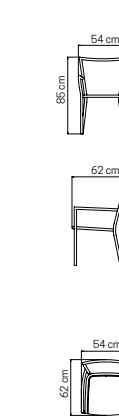

23711
SILLA COMEDOR BOWLINE
BOWLINE DIN. CHAIR / DÎNER CHAISE BOWLINE
351 pts (STANDARD CUSHIONS INCLUDED)

361 pts (PREMIUM CUSHION INCLUDED)
CUBRE / COVER / HOUSSES: **116 pts**

PESO / WEIGHT / POIDS: **3,82 kg.**
COJINES / CUSHIONS / COUSSINS : 1 kg
VOLUMEN / VOLUME / VOLUME: **0,23 m³**

MEDIDAS / DIMENSIONS / DIMENSIONS (cms)
54x62x85