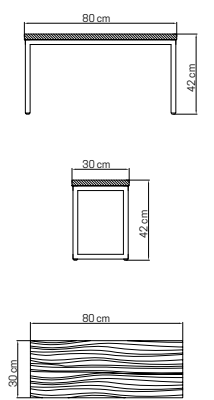

MEDIDAS / DIMENSIONS / DIMENSIONS (cms)
80x30x42

23840
DAYBED
DAYBED / DAYBED
2390 pts (STANDARD CUSHIONS INCLUDED)

2540 pts (PREMIUM CUSHIONS INCLUDED)
CUBRE / COVER / HOUSSES: **294 pts**

PESO / WEIGHT / POIDS: **33,76 kg.**
COJINES / CUSHIONS / COUSSINS : 18,7 kg.
VOLUMEN / VOLUME / VOLUME: **1,27 m³**