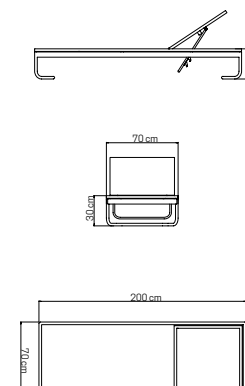

23749
TUMBONA
SINGLE LOUNGER / TRANSAT
890 pts (STANDARD CUSHIONS INCLUDED)

989 pts (PREMIUM CUSHIONS INCLUDED)
CUBRE / COVER / HOUSSES: **149 pts**

PESO / WEIGHT / POIDS: **18,1 kg.**
COJINES / CUSHIONS / COUSSINS : **4,9 kg.**
VOLUMEN / VOLUME / VOLUME: **0,3 m³**

MEDIDAS / DIMENSIONS / DIMENSIONS (cms)
70x200x30