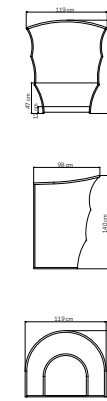

1691 pts (PREMIUM CUSHIONS INCLUDED)
CUBRE / COVER / HOUSSES: **185 pts**

PESO / WEIGHT / POIDS: 29,05 kg.
COJINES / CUSHIONS / COUSSINS : 8,6 kg.
VOLUMEN / VOLUME / VOLUME: 1,68 m³

MEDIDAS / DIMENSIONS / DIMENSIONS (cms)
119x98x140