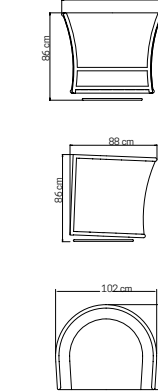

CUBRE / COVER / HOUSSES: **131 pts**

PESO / WEIGHT / POIDS: 4,84 kg.
CRISTAL / GLASS / VERRE : 4,80 kg.
VOLUMEN / VOLUME / VOLUME: 0,16 m³

MEDIDAS / DIMENSIONS / DIMENSIONS (cms)
ø55x51

23766
BANQUETA
OTTOMAN / BANQUETTE
450 pts (STANDARD CUSHIONS INCLUDED)

MEDIDAS / DIMENSIONS / DIMENSIONS (cms)
68x67x76

23771
MESA RECTANGULAR
RECT. DINING TABLE / TABLE RECT.
1500 pts (GLASS INCLUDED)

CUBRE / COVER / HOUSSES: **302 pts**

PESO / WEIGHT / POIDS: 36,42 kg.
CRISTAL / GLASS / VERRE : 12,40 kg.
VOLUMEN / VOLUME / VOLUME: 0,56 m³

MEDIDAS / DIMENSIONS / DIMENSIONS (cms)
220x110x75

23773
MECEDORA
ROCKER CHAIR / ROCKING CHAIR
990 pts (STANDARD CUSHIONS INCLUDED)

1102 pts (PREMIUM CUSHIONS INCLUDED)
CUBRE / COVER / HOUSSES: **175 pts**

PESO / WEIGHT / POIDS: 40,37 kg.
COJINES / CUSHIONS / COUSSINS : 2,98 kg.
VOLUMEN / VOLUME / VOLUME: 0,8 m³

MEDIDAS / DIMENSIONS / DIMENSIONS (cms)
102x88x86

23760
DAYBED
DAYBED / DAYBED
2828 pts (STANDARD CUSHIONS INCLUDED)