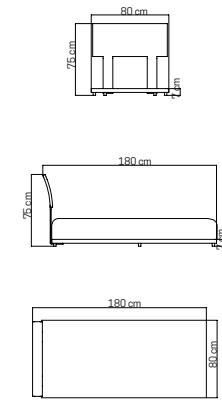

23846
TUMBONA
LOUNGER / TRANSAT
1120 pts (STANDARD CUSHIONS INCLUDED)

1641 pts (PREMIUM CUSHIONS INCLUDED)
CUBRE / COVER / HOUSSES: **252 pts**

PESO / WEIGHT / POIDS: **28,01 kg.**
COJINES / CUSHIONS / COUSSINS : 4,3 kg.
VOLUMEN / VOLUME / VOLUME: **0,32 m³**

MEDIDAS / DIMENSIONS / DIMENSIONS (cms)
80x180x75