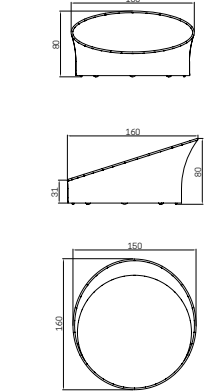

23760
DAYBED
DAYBED / DAYBED
2828 pts (STANDARD CUSHIONS INCLUDED)

3105 pts (PREMIUM CUSHIONS INCLUDED)
CUBRE / COVER / HOUSSES: **284 pts**

PESO / WEIGHT / POIDS: 32,34 kg.
COJINES / CUSHIONS / COUSSINS : 15,8 kg.
VOLUMEN / VOLUME / VOLUME: 1,63 m³

MEDIDAS / DIMENSIONS / DIMENSIONS (cms)
150x160x80