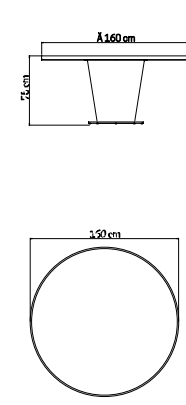

CRISTAL / GLASS / VERRE : **450 pts**
CUBRE / COVER / HOUSSES: **336 pts**

PESO / WEIGHT / POIDS: 49,62 kg.
PESO CRISTAL / GLASS WEIGHT / POIDS DU VERRE: 14,35 kg.
VOLUMEN / VOLUME / VOLUME: 0,33 m³

MEDIDAS / DIMENSIONS / DIMENSIONS (cms)
Ø160x75