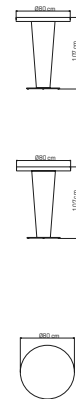

CUBRE / COVER / HOUSSES: **202 pts**

PESO / WEIGHT / POIDS: **21,06 kg.**
CRISTAL / GLASS / VERRE : **7,6 kg.**
VOLUMEN / VOLUME / VOLUME: **0,18 m³**

MEDIDAS / DIMENSIONS / DIMENSIONS (cms)
80x80x107