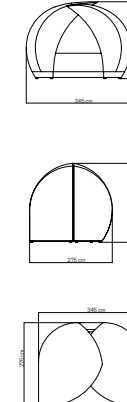

11878 pts (PREMIUM CUSHIONS INCLUDED)
CUBRE / COVER / HOUSSES: **1190 pts**

PESO / WEIGHT / POIDS: 160,66 kg.
COJINES / CUSHIONS / COUSSINS : 20 kg.
VOLUMEN / VOLUME / VOLUME: 9,33 m³

MEDIDAS / DIMENSIONS / DIMENSIONS (cms)
345x275x259