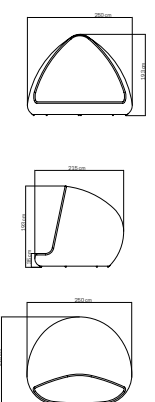

6192 pts (PREMIUM CUSHIONS INCLUDED)
CUBRE / COVER / HOUSSES: **892 pts**

PESO / WEIGHT / POIDS: 105,03 kg.
COJINES / CUSHIONS / COUSSINS : 14,51 kg.
VOLUMEN / VOLUME / VOLUME: 4 m³

MEDIDAS / DIMENSIONS / DIMENSIONS (cms)
250x215x193