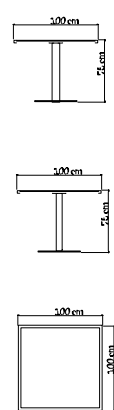

CUBRE / COVER / HOUSSES: **162 pts**

PESO / WEIGHT / POIDS: 31,44 kg.
CRISTAL / GLASS / VERRE : 26,9 kg.
VOLUMEN / VOLUME / VOLUME: 0,09 m³

MEDIDAS / DIMENSIONS / DIMENSIONS (cms)
100x100x75