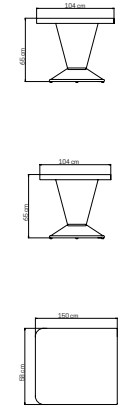

CUBRE / COVER / HOUSSES: **150 pts**

PESO / WEIGHT / POIDS: 27,51 kg.
CRISTAL / GLASS / VERRE : 15 kg.
VOLUMEN / VOLUME / VOLUME: 0,2 m³

MEDIDAS / DIMENSIONS / DIMENSIONS (cms)
104x65x58

22882
ANIBAL DAYBED
ANIBAL DAYBED / ANIBAL DAYBED
4795 pts (STANDARD CUSHIONS INCLUDED)