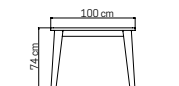

CRISTAL / GLASS / VERRE : **267 pts** (optional)
CUBRE / COVER / HOUSSES: **130 pts**

PESO / WEIGHT / POIDS: **66,85 kg.**
PESO CRISTAL / GLASS WEIGHT / POIDS DU VERRE: **40,82 kg.**
VOLUMEN / VOLUME / VOLUME: **0,44 m³**

MEDIDAS / DIMENSIONS / DIMENSIONS (cms)
180x100x74