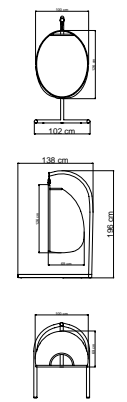

1637 pts (PREMIUM CUSHIONS INCLUDED)
CUBRE / COVER / HOUSSES: **244 pts**

PESO / WEIGHT / POIDS: **13,40 kg.**
COJINES / CUSHIONS / COUSSINS : 3,9 kg.
VOLUMEN / VOLUME / VOLUME: **0,8 m³**

MEDIDAS / DIMENSIONS / DIMENSIONS (cms)
100x69x196