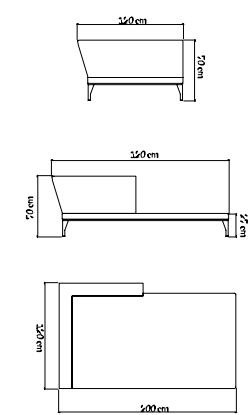

CUBRE / COVER / HOUSSES: **233 pts**

MEDIDAS / DIMENSIONS / DIMENSIONS (cms)
120x200x70

22940.01
DAYBED IZQUIERDA
LEFT DAYBED / DAYBED GAUCHE
1951 pts (STANDARD CUSHIONS INCLUDED)

2097 pts (PREMIUM CUSHIONS INCLUDED)
PESO / WEIGHT / POIDS: 13,28 kg.
VOLUMEN / VOLUME / VOLUME: 0,36 m³