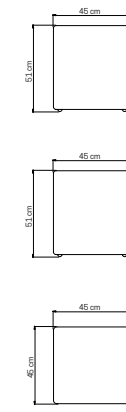

MEDIDAS / DIMENSIONS / DIMENSIONS (cms)
45x45x51

23294
HOLIDAY DAYBED
HOLIDAY DAYBED / HOLIDAY DAYBED
6501 pts (STANDARD CUSHIONS INCLUDED)

6754 pts (PREMIUM CUSHIONS INCLUDED)
CUBRE / COVER / HOUSSES: **?? pts**