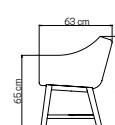

464 pts (PREMIUM CUSHIONS INCLUDED)
CUBRE / COVER / HOUSSES: **116 pts**

PESO / WEIGHT / POIDS: **10,58 kg.**
COJINES / CUSHIONS / COUSSINS : **1 kg.**
VOLUMEN / VOLUME / VOLUME: **0,31 m³**

MEDIDAS / DIMENSIONS / DIMENSIONS (cms)
61x63x81