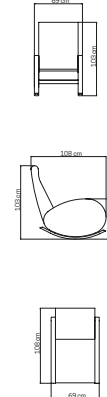

1350 pts (PREMIUM CUSHIONS INCLUDED)
CUBRE / COVER / HOUSSES: **149 pts**

PESO / WEIGHT / POIDS: **21,06 kg.**
COJINES / CUSHIONS / COUSSINS : **2,98 kg.**
VOLUMEN / VOLUME / VOLUME: **0,49 m³**

MEDIDAS / DIMENSIONS / DIMENSIONS (cms)
69x108x103