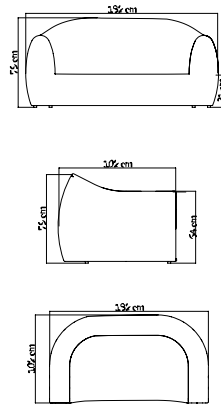

23662
SOFÁ 2 PLAZAS
LOVESEAT / SOFA 2PL
1904 pts (STANDARD CUSHIONS INCLUDED)

2012 pts (PREMIUM CUSHIONS INCLUDED)
CUBRE / COVER / HOUSSES: **248 pts**

PESO / WEIGHT / POIDS: 27,25 kg.
COJINES / CUSHIONS / COUSSINS : 9,1 kg.
VOLUMEN / VOLUME / VOLUME: 1,49 m³

MEDIDAS / DIMENSIONS / DIMENSIONS (cms)
182x102x79