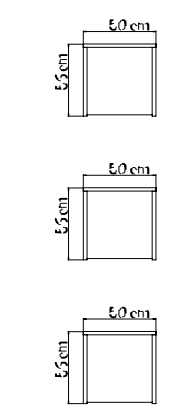

MEDIDAS / DIMENSIONS / DIMENSIONS (cms)
50x50x56

23660
DAYBED
DAYBED / DAYBED
2768 pts (STANDARD CUSHIONS INCLUDED)

2946 pts (PREMIUM CUSHIONS INCLUDED)
CUBRE / COVER / HOUSSES: **295 pts**

PESO / WEIGHT / POIDS: 28,12 kg.
COJINES / CUSHIONS / COUSSINS : 18,70 kg.
VOLUMEN / VOLUME / VOLUME: 3,27 m³

MEDIDAS / DIMENSIONS / DIMENSIONS (cms)
50x50x56

23666
BANQUETA
OTTOMAN / BANQUETTE
340 pts (STANDARD CUSHIONS INCLUDED)

395 pts (PREMIUM CUSHIONS INCLUDED)
CUBRE / COVER / HOUSSES: **93 pts**

PESO / WEIGHT / POIDS: 4,06 kg.
COJINES / CUSHIONS / COUSSINS : 2,5 kg.
VOLUMEN / VOLUME / VOLUME: 0,11 m³