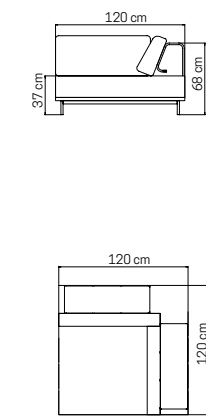

23719
MOD. ESQUINA
CORNER PART / MOD. D'ANGLE
2426 pts (STANDARD CUSHIONS INCLUDED)

2500 pts (PREMIUM CUSHION INCLUDED)
CUBRE / COVER / HOUSSES: **177 pts**

PESO / WEIGHT / POIDS: **42,76 kg.**
COJINES / CUSHIONS / COUSSINS : 4,3 kg.
VOLUMEN / VOLUME / VOLUME: **0,68 m³**

MEDIDAS / DIMENSIONS / DIMENSIONS (cms)
120x120x68