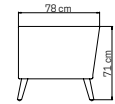

1048 pts (PREMIUM CUSHIONS INCLUDED)
CUBRE / COVER / HOUSSES: **120 pts**

PESO / WEIGHT / POIDS: **22,68 kg.**
COJINES / CUSHIONS / COUSSINS : **3,22 kg.**
VOLUMEN / VOLUME / VOLUME: **0,38 m³**

MEDIDAS / DIMENSIONS / DIMENSIONS (cms)
81x78x71