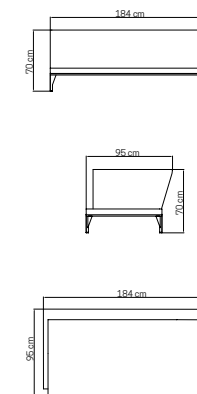

22922
MOD. FINAL DERECHA
CORNER RIGHT / MOD. D'ANGLE DROITE
1720 pts (STANDARD CUSHIONS INCLUDED)

1839 pts (PREMIUM CUSHIONS INCLUDED)
CUBRE / COVER / HOUSSES: **266 pts**

PESO / WEIGHT / POIDS: **19,13 kg.**
COJINES / CUSHIONS / COUSSINS : **9,8 kg.**
VOLUMEN / VOLUME / VOLUME: **0,27 m³**

MEDIDAS / DIMENSIONS / DIMENSIONS (cms)
184x95x70