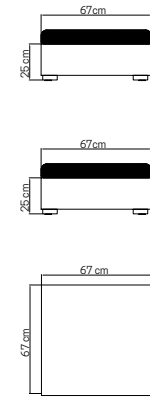

23616
BANQUETA
OTTOMAN / BANQUETTE
470 pts (STANDARD CUSHIONS INCLUDED)

503 pts (PREMIUM CUSHIONS INCLUDED)
CUBRE / COVER / HOUSSES: **94 pts**

PESO / WEIGHT / POIDS: **7,06 kg.**
COJINES / CUSHIONS / COUSSINS : **2,5 kg.**
VOLUMEN / VOLUME / VOLUME: **0,12 m³**

MEDIDAS / DIMENSIONS / DIMENSIONS (cms)
67x67x25