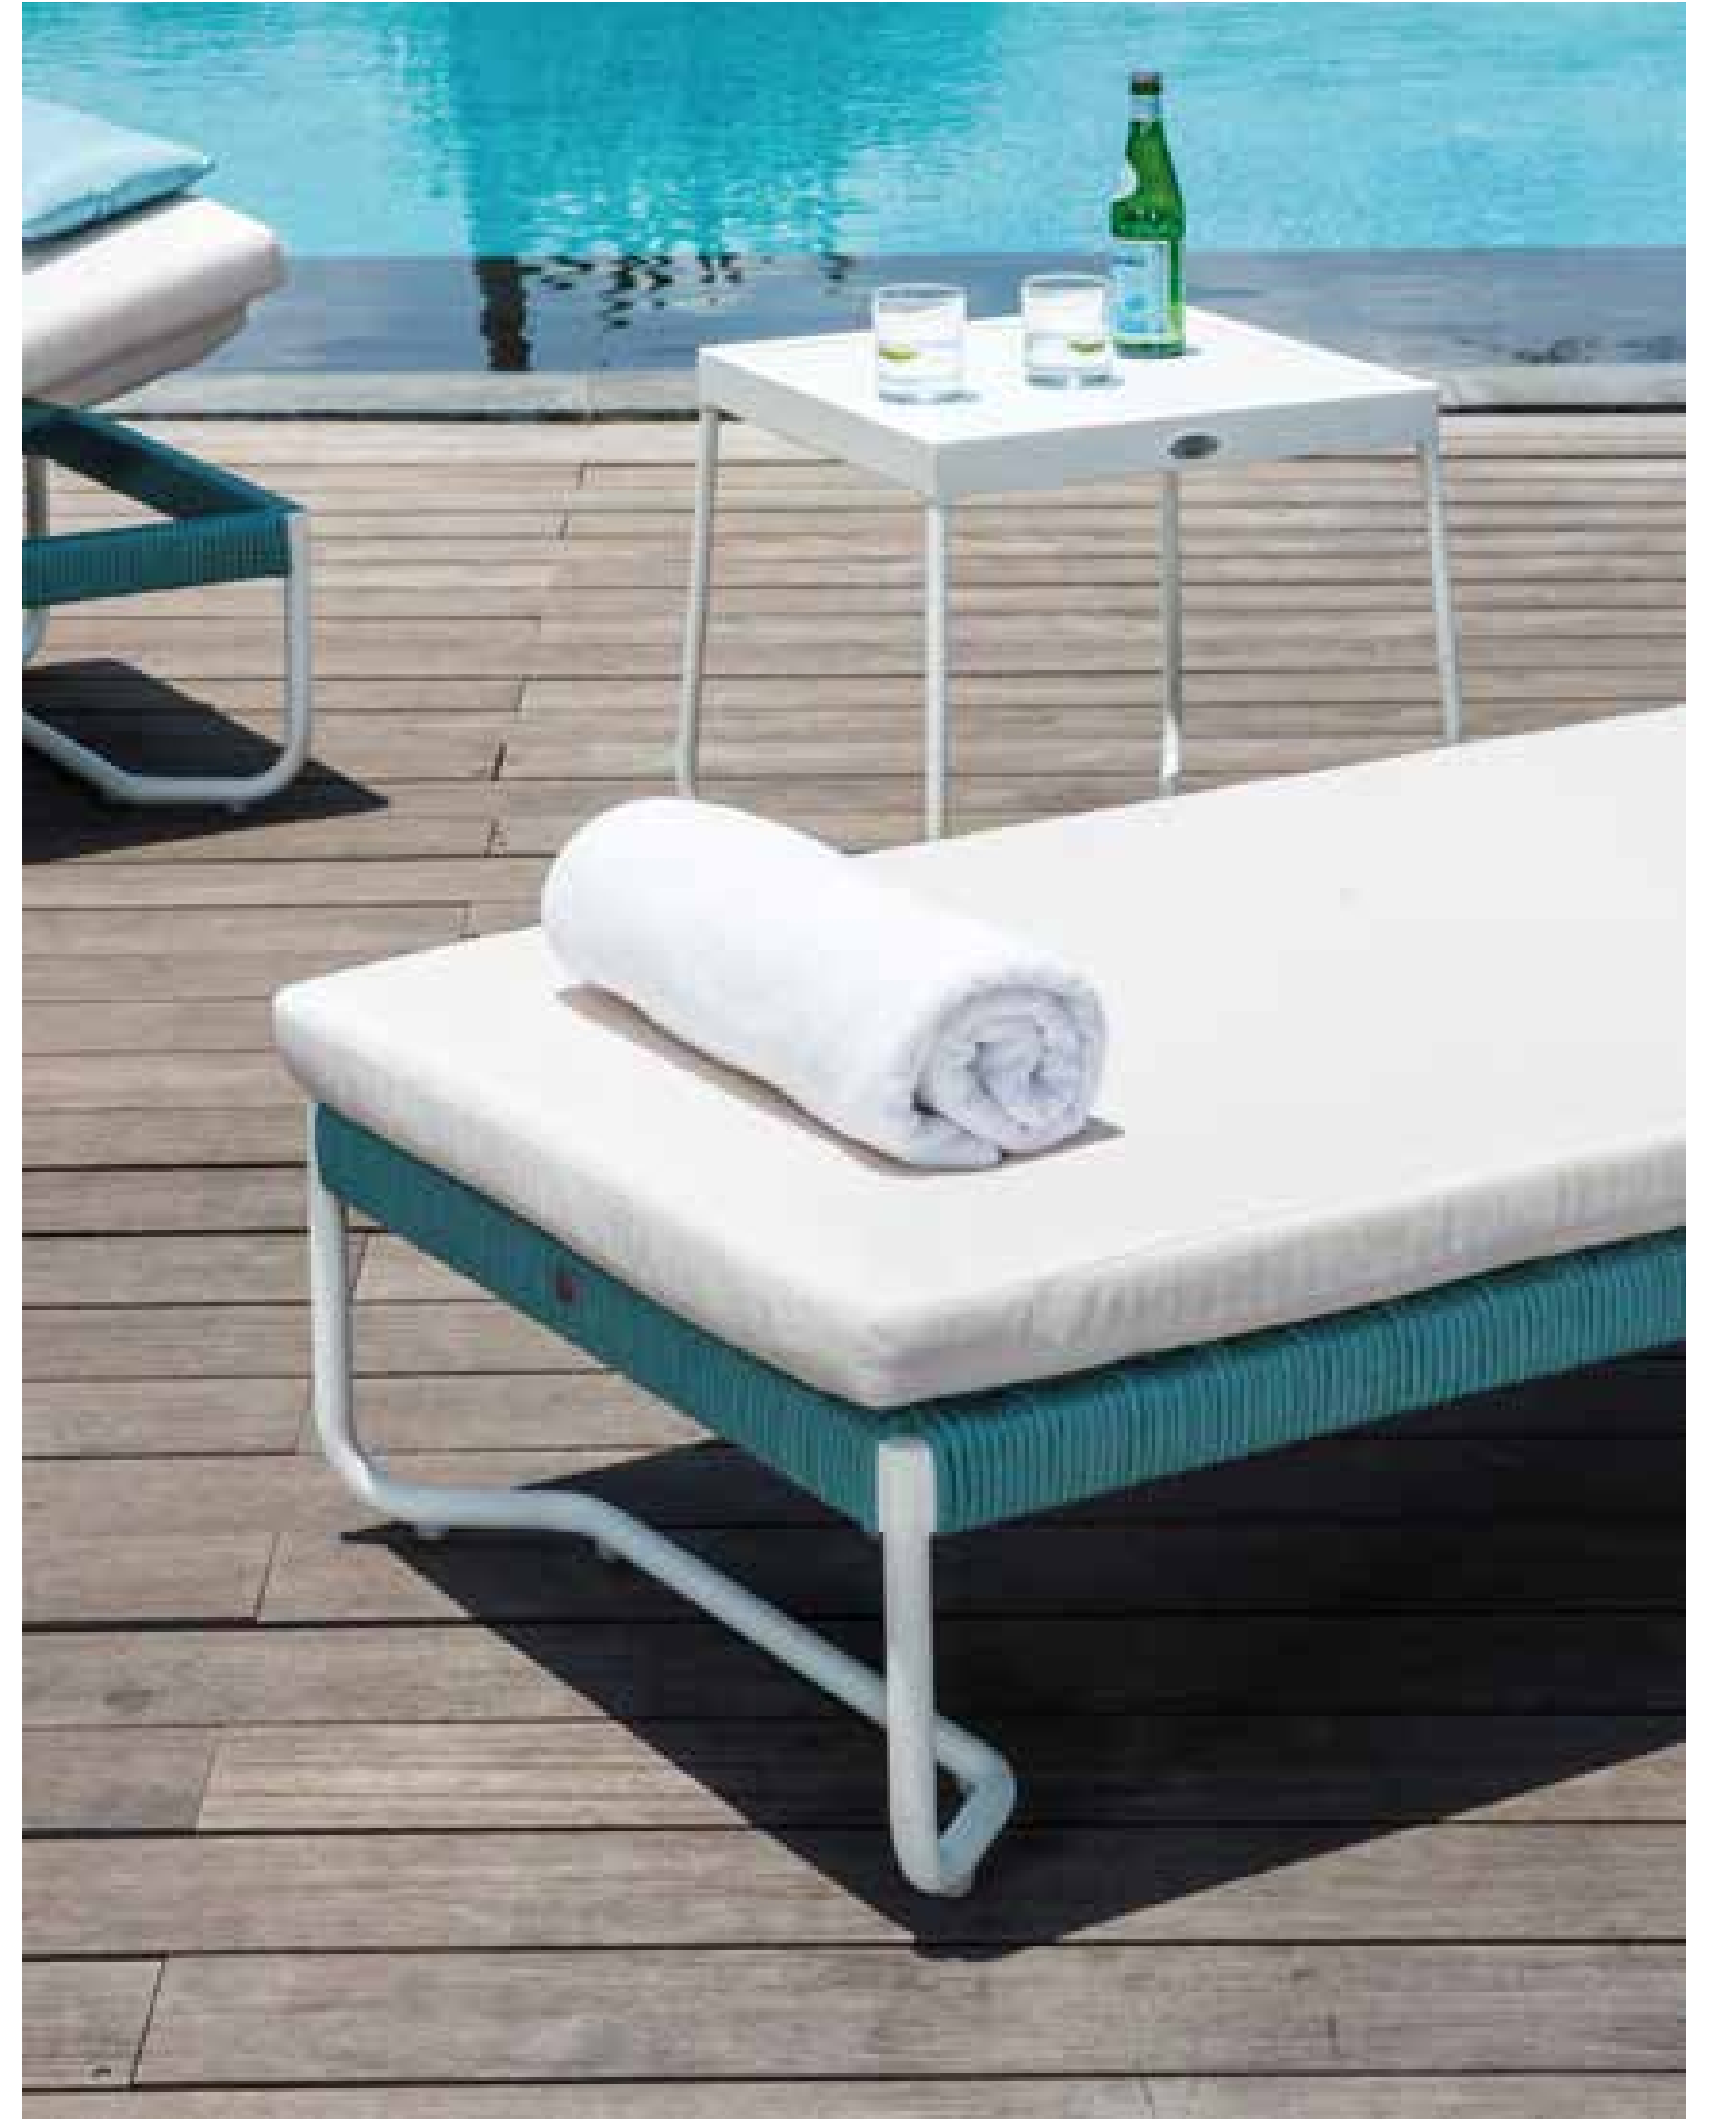

Fun, risky and trendy, it is our most transgressive bet. Its lightweight structures are made of lacquered aluminium in white fine textured, the backrests and armrests are the most characteristic elements of the pieces due to their organic semicircles lined with sky blue polyethylene rope.