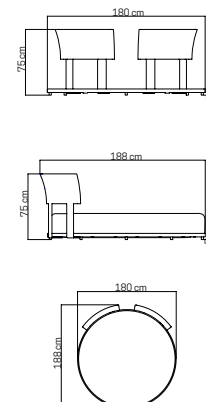

23840
DAYBED
DAYBED / DAYBED
2390 pts (STANDARD CUSHIONS INCLUDED)

2540 pts (PREMIUM CUSHIONS INCLUDED)
CUBRE / COVER / HOUSSES: **294 pts**

PESO / WEIGHT / POIDS: **33,76 kg.**
COJINES / CUSHIONS / COUSSINS : 18,7 kg.
VOLUMEN / VOLUME / VOLUME: **1,27 m³**

MEDIDAS / DIMENSIONS / DIMENSIONS (cms)
Ø180x75