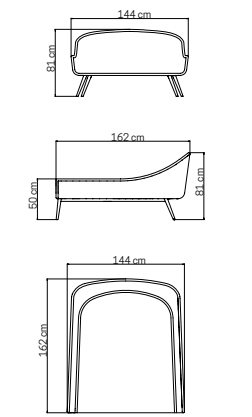

23510
DAYBED
DAYBED / DAYBED
2990 pts (STANDARD CUSHIONS INCLUDED)

3124 pts (PREMIUM CUSHIONS INCLUDED)
CUBRE / COVER / HOUSSES: **283 pts**

PESO / WEIGHT / POIDS: **31,3 kg.**
COJINES / CUSHIONS / COUSSINS : **18,7 kg.**
VOLUMEN / VOLUME / VOLUME: **1,28 m³**

MEDIDAS / DIMENSIONS / DIMENSIONS (cms)
140x162x81