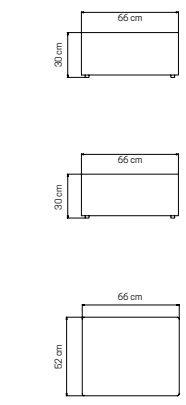

395 pts (PREMIUM CUSHIONS INCLUDED)
CUBRE / COVER / HOUSSES: **93 pts**

PESO / WEIGHT / POIDS: 4,06 kg.
COJINES / CUSHIONS / COUSSINS : 2,5 kg.
VOLUMEN / VOLUME / VOLUME: 0,11 m³

MEDIDAS / DIMENSIONS / DIMENSIONS (cms)
66x52x30