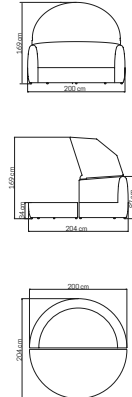

3309 pts (PREMIUM CUSHIONS INCLUDED)
CUBRE / COVER / HOUSSES: **283 pts**

PESO / WEIGHT / POIDS: **40,22 kg.**
COJINES / CUSHIONS / COUSSINS : **8,86 kg.**
VOLUMEN / VOLUME / VOLUME: **1,77 m³**

MEDIDAS / DIMENSIONS / DIMENSIONS (cms)
204x200x169