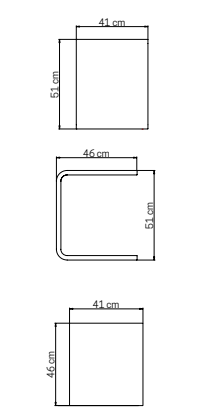

MEDIDAS / DIMENSIONS / DIMENSIONS (cms)
184x79x77

23084
MESA CENTRO
COFFEE TABLE / CHAISE DE TABLE
468 pts (GLASS INCLUDED)

CUBRE / COVER / HOUSSES: **150 pts**

PESO / WEIGHT / POIDS: **7,04 kg.**
CRISTAL / GLASS / VERRE : **10,7 kg.**
VOLUMEN / VOLUME / VOLUME: **0,21 m³**

MEDIDAS / DIMENSIONS / DIMENSIONS (cms)
160x100x75

23088
TUMBONA
LOUNGER / TRANSAT
1016 pts (STANDARD CUSHIONS INCLUDED)

1073 pts (PREMIUM CUSHIONS INCLUDED)
CUBRE / COVER / HOUSSES: **149 pts**

PESO / WEIGHT / POIDS: **19,42 kg.**
COJINES / CUSHIONS / COUSSINS : **3,82 kg.**
VOLUMEN / VOLUME / VOLUME: **0,66 m³**

MEDIDAS / DIMENSIONS / DIMENSIONS (cms)
51x47x51

23086
BANQUETA
OTTOMAN / BANQUETTE
426 pts (STANDARD CUSHIONS INCLUDED)

450 pts (PREMIUM CUSHIONS INCLUDED)
CUBRE / COVER / HOUSSES: **80 pts**

PESO / WEIGHT / POIDS: **4,12 kg.**
COJINES / CUSHIONS / COUSSINS : **1,5 kg.**
VOLUMEN / VOLUME / VOLUME: **0,08 m³**

MEDIDAS / DIMENSIONS / DIMENSIONS (cms)
41x51x46

23099
DAYBED
DAYBED / DAYBED
3133 pts (STANDARD CUSHIONS INCLUDED)

3309 pts (PREMIUM CUSHIONS INCLUDED)
CUBRE / COVER / HOUSSES: **283 pts**

PESO / WEIGHT / POIDS: **28,62 kg.**
COJINES / CUSHIONS / COUSSINS : **11,66 kg.**
VOLUMEN / VOLUME / VOLUME: **2,18 m³**