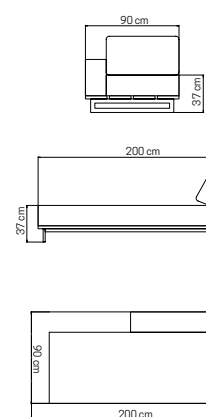

23718
CHAISLONGUE DCH. BRAZO
RIGHT CHAISE W/ARMREST / TRANSAT BORD
2533 pts (STANDARD CUSHIONS INCLUDED)

2719 pts (PREMIUM CUSHION INCLUDED)
CUBRE / COVER / HOUSSES: **252 pts**

PESO / WEIGHT / POIDS: **43,34 kg.**
COJINES / CUSHIONS / COUSSINS : 7,8 kg.
VOLUMEN / VOLUME / VOLUME: **0,85 m³**

MEDIDAS / DIMENSIONS / DIMENSIONS (cms)
90x200x68