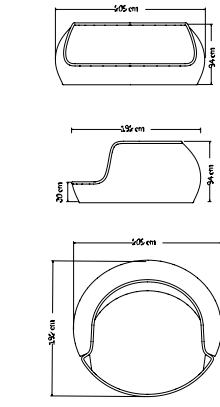

2946 pts (PREMIUM CUSHIONS INCLUDED)
CUBRE / COVER / HOUSSES: **295 pts**

PESO / WEIGHT / POIDS: 28,12 kg.
COJINES / CUSHIONS / COUSSINS : 18,70 kg.
VOLUMEN / VOLUME / VOLUME: 3,27 m³

MEDIDAS / DIMENSIONS / DIMENSIONS (cms)
209x182x84