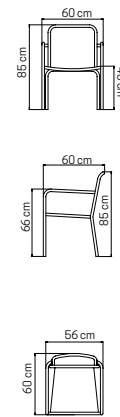

23861
SILLA TRINITY
TRINITY CHAIR / DÎNER CHAISE TRINITY
337 pts (STANDARD CUSHIONS INCLUDED)

347 pts (PREMIUM CUSHION INCLUDED)
CUBRE / COVER / HOUSSES: **116 pts**

PESO / WEIGHT / POIDS: **4,46 kg.**
COJINES / CUSHIONS / COUSSINS : 1 kg.
VOLUMEN / VOLUME / VOLUME: **0,08 m³**

MEDIDAS / DIMENSIONS / DIMENSIONS (cms)
56x60x85