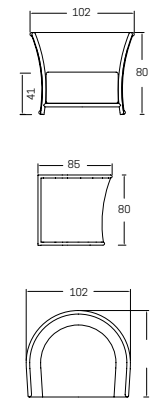

23761
SILLÓN
ARMCHAIR / FAUTEUIL DE TABLE
770 pts (STANDARD CUSHIONS INCLUDED)

854 pts (PREMIUM CUSHIONS INCLUDED)
CUBRE / COVER / HOUSSES: **178 pts**

PESO / WEIGHT / POIDS: 12,5 kg.
COJINES / CUSHIONS / COUSSINS : 4,3 kg.
VOLUMEN / VOLUME / VOLUME: 0,72 m³

MEDIDAS / DIMENSIONS / DIMENSIONS (cms)
102x85x80