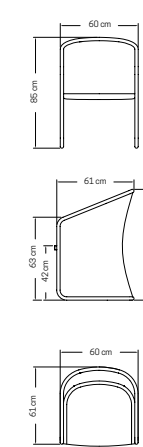

23671
SILLA COMEDOR
DINING ARMCHAIR / CHAISE DE TABLE
390 pts (STANDARD CUSHIONS INCLUDED)

406 pts (PREMIUM CUSHIONS INCLUDED)
CUBRE / COVER / HOUSSES: **116 pts**

PESO / WEIGHT / POIDS: 8,2 kg.
COJINES / CUSHIONS / COUSSINS : 1,1 kg.
VOLUMEN / VOLUME / VOLUME: 0,33 m³

MEDIDAS / DIMENSIONS / DIMENSIONS (cms)
60x61x85