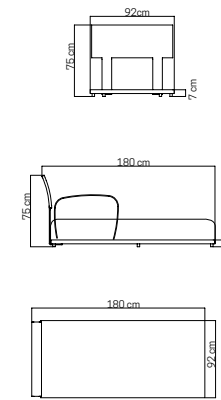

23847
TUMBONA BRAZO DERECHO
RIGHT ARM LOUNGER / TRANSAT
1667 pts (STANDARD CUSHIONS INCLUDED)

1849 pts (PREMIUM CUSHIONS INCLUDED)
CUBRE / COVER / HOUSSES: **252 pts**

PESO / WEIGHT / POIDS: **33,21 kg.**
COJINES / CUSHIONS / COUSSINS : 4,3 kg.
VOLUMEN / VOLUME / VOLUME: **0,34 m³**

MEDIDAS / DIMENSIONS / DIMENSIONS (cms)
92x180x75