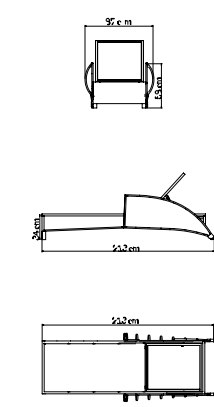

23669
TUMBONA
LOUNGER / TRANSAT
1120 pts (STANDARD CUSHIONS INCLUDED)

1174 pts (PREMIUM CUSHIONS INCLUDED)
CUBRE / COVER / HOUSSES: **149 pts**

PESO / WEIGHT / POIDS: 24,14 kg.
COJINES / CUSHIONS / COUSSINS : 3,2 kg.
VOLUMEN / VOLUME / VOLUME: 1,11 m³

MEDIDAS / DIMENSIONS / DIMENSIONS (cms)
87x213x58