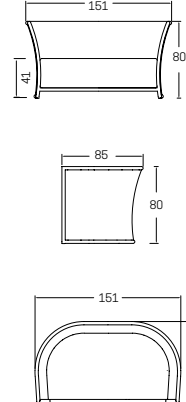

23762
SOFÁ 2 PLAZAS
LOVESEAT / SOFA 2PL
1300 pts (STANDARD CUSHIONS INCLUDED)

1413 pts (PREMIUM CUSHIONS INCLUDED)
CUBRE / COVER / HOUSSES: **250 pts**

PESO / WEIGHT / POIDS: 16,44 kg.
COJINES / CUSHIONS / COUSSINS : 8,66 kg.
VOLUMEN / VOLUME / VOLUME: 1,06 m³

MEDIDAS / DIMENSIONS / DIMENSIONS (cms)
151x85x80