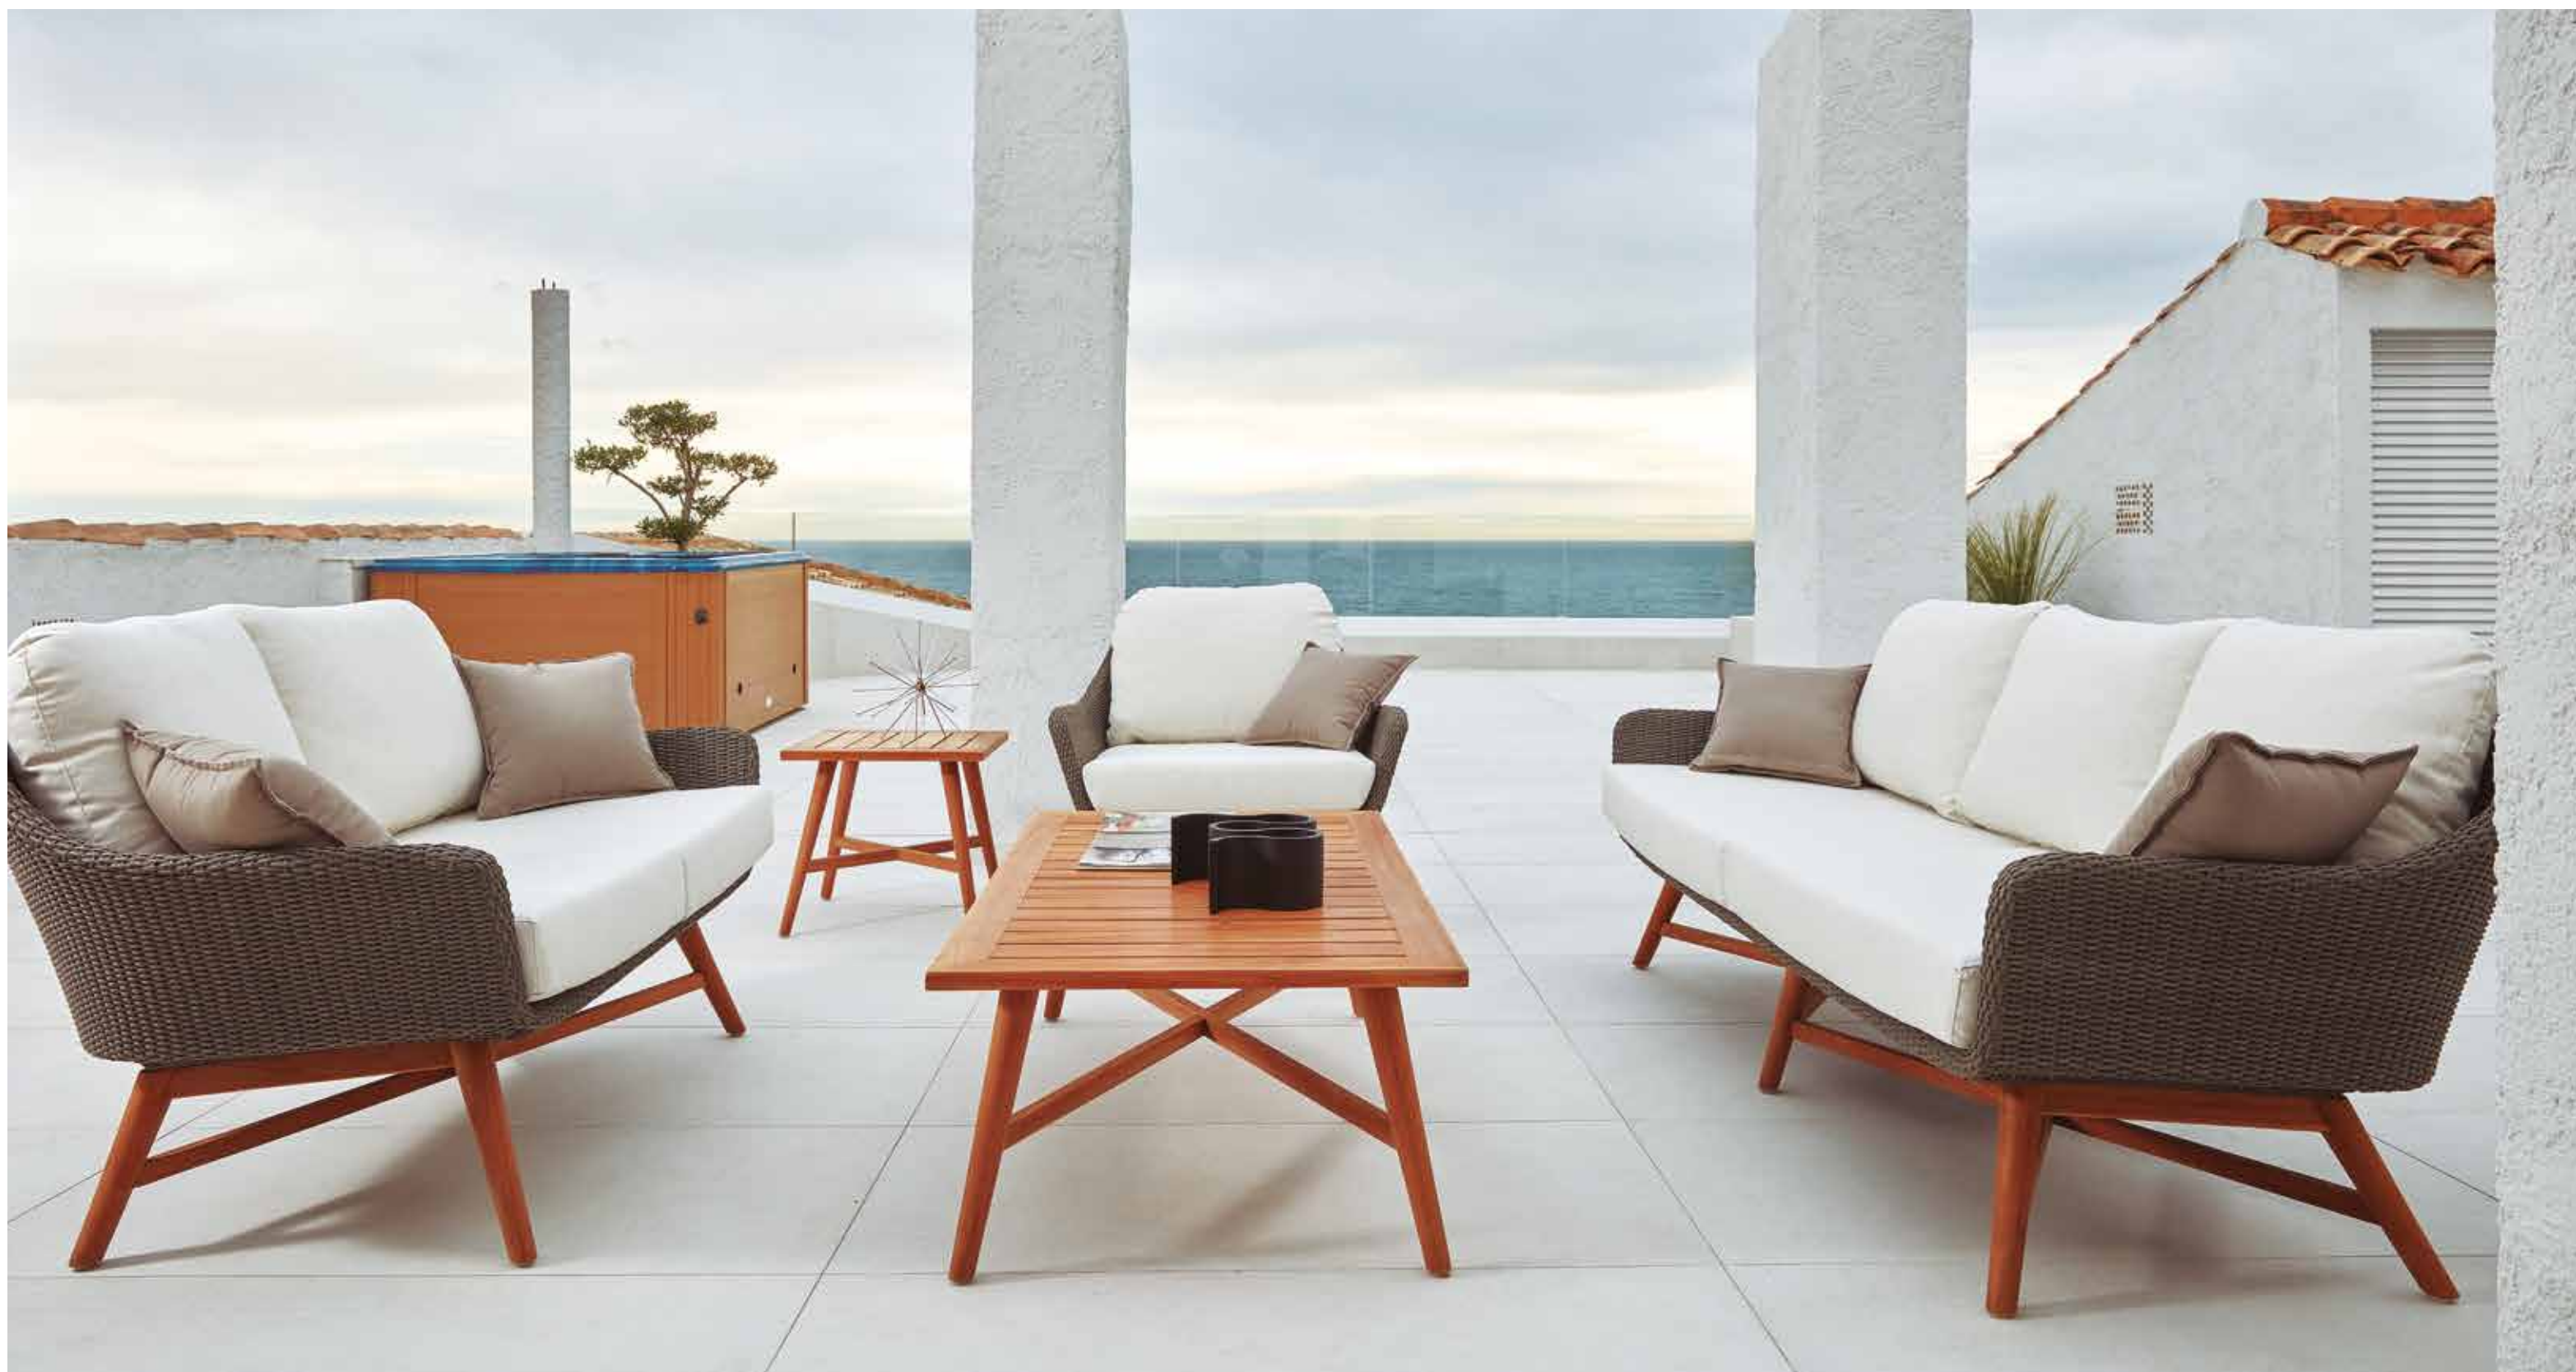

SAN REMO

Composed by /

LIVING × DINNING × ROCKING

Living set /

Sillón San remo
San remo armchair

Sofá 2,5 pl. San temo
San remo loveseat

Sofá 3 pl. San temo
San remo sofa

Centro San remo
San remo coffee table

Mesa rincón San remo
San remo side table