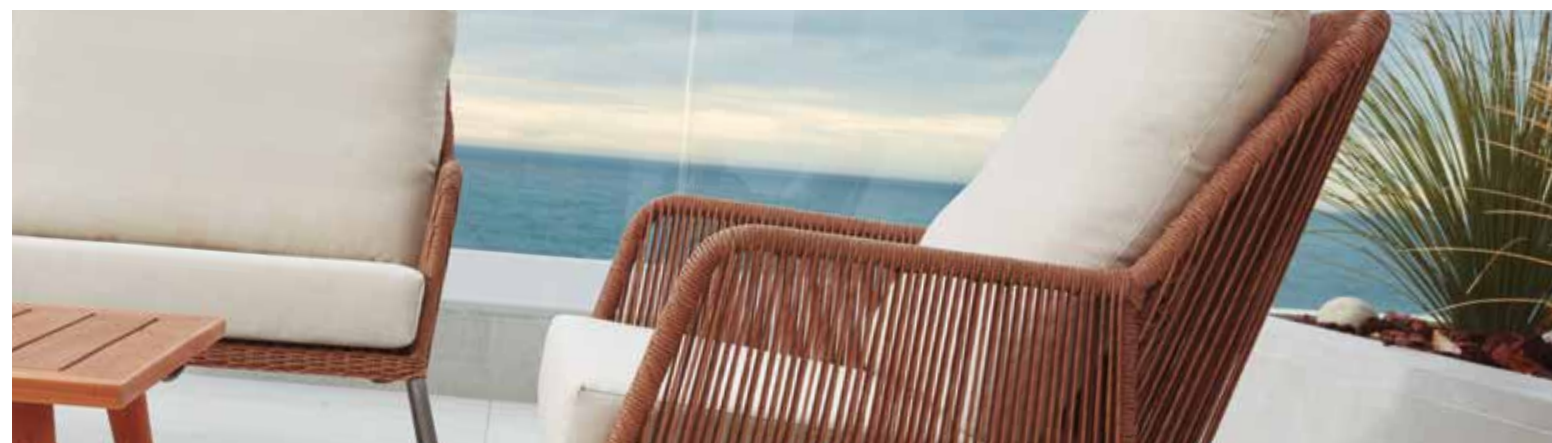

Allanis

Sillón, sofá y centro.
Armchair, sofa and coffee table.

Material

Fibra sintética natural honey + Aluminio antracita
Natural honey synthetic fiber + Anthracite aluminum